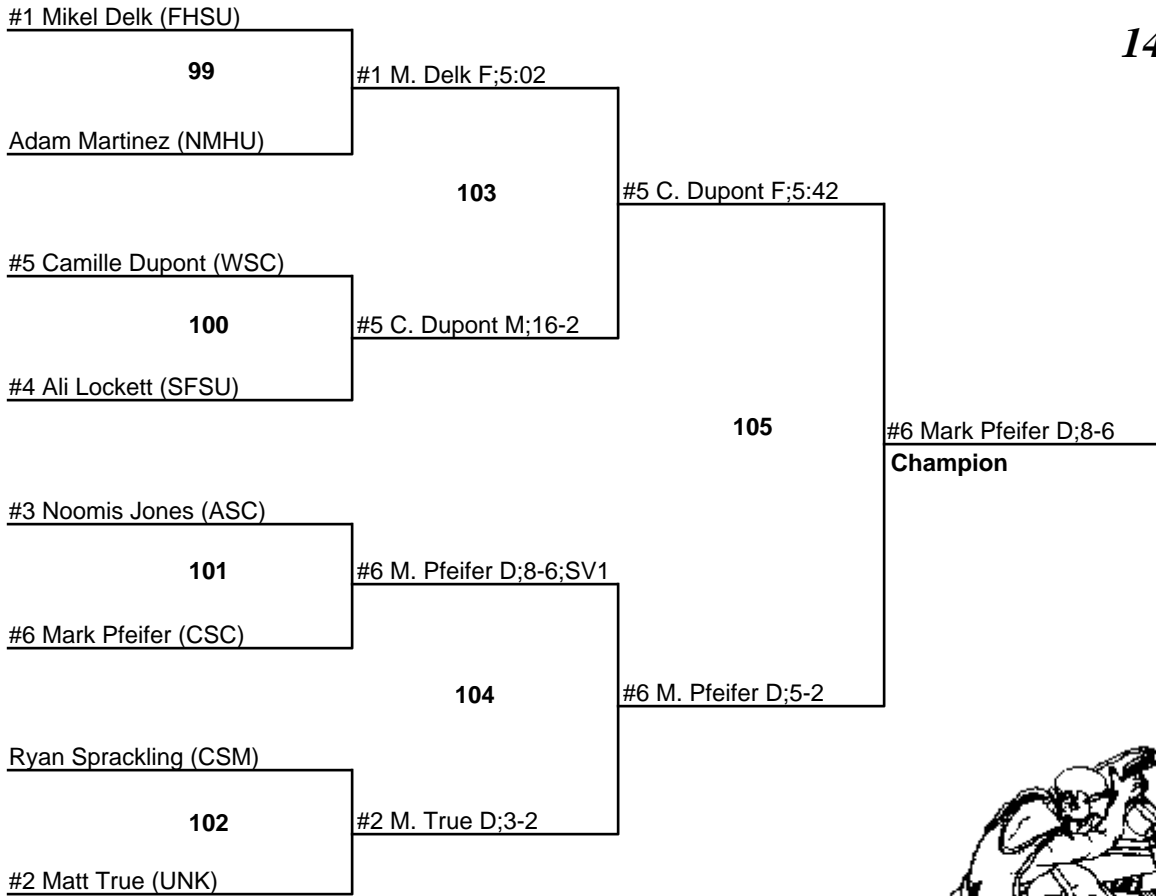

2007 NCAA Division II West Regional

149