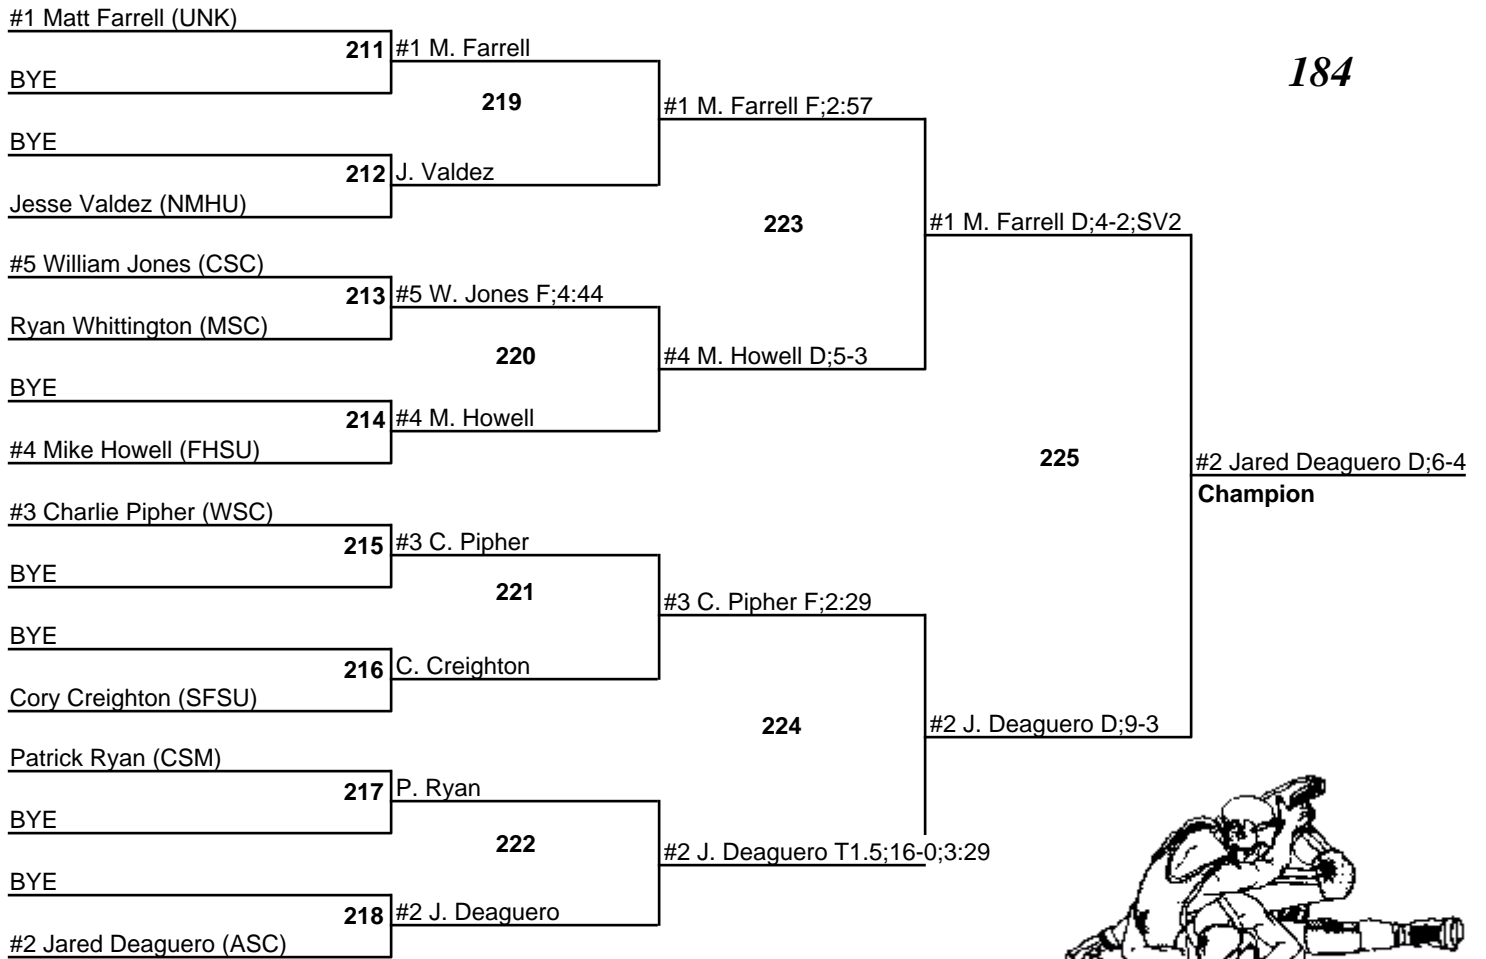

2007 NCAA Division II West Regional

184