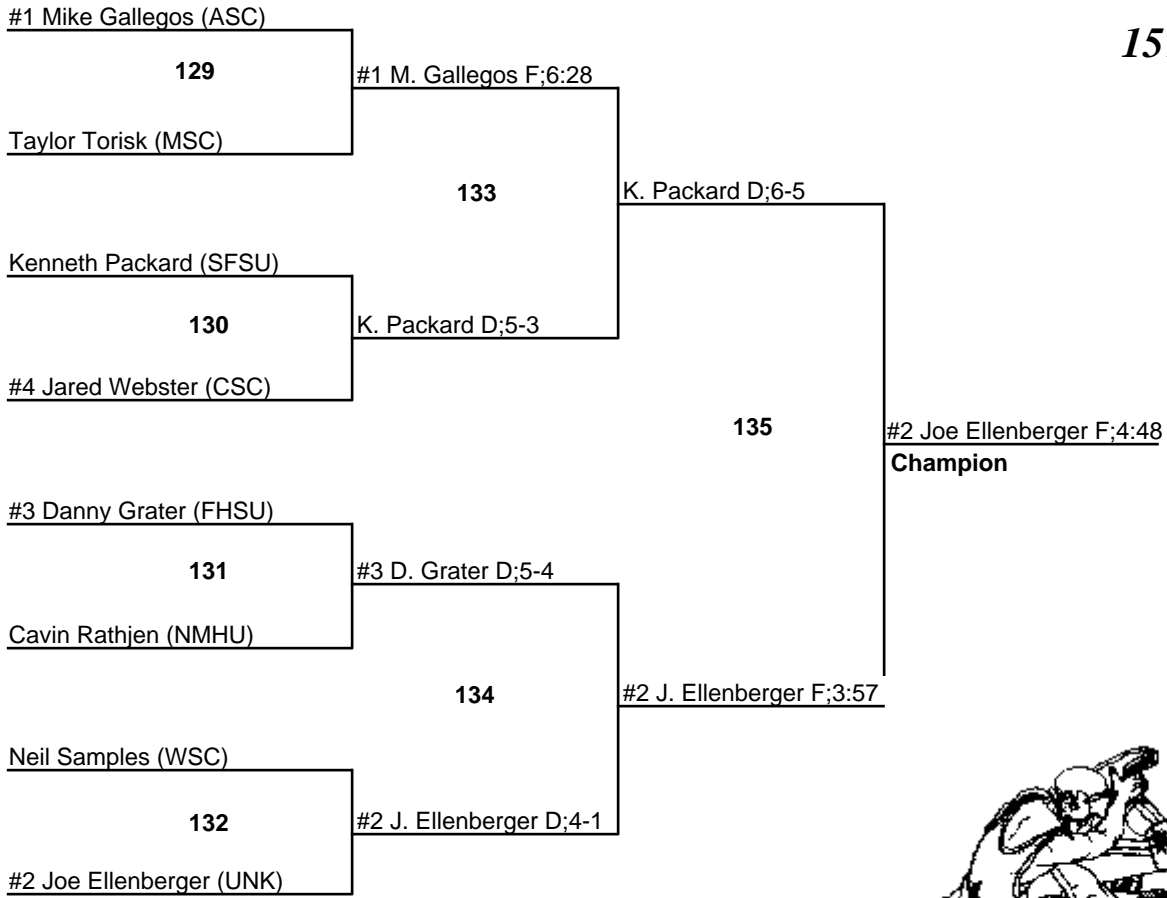

2007 NCAA Division II West Regional

157