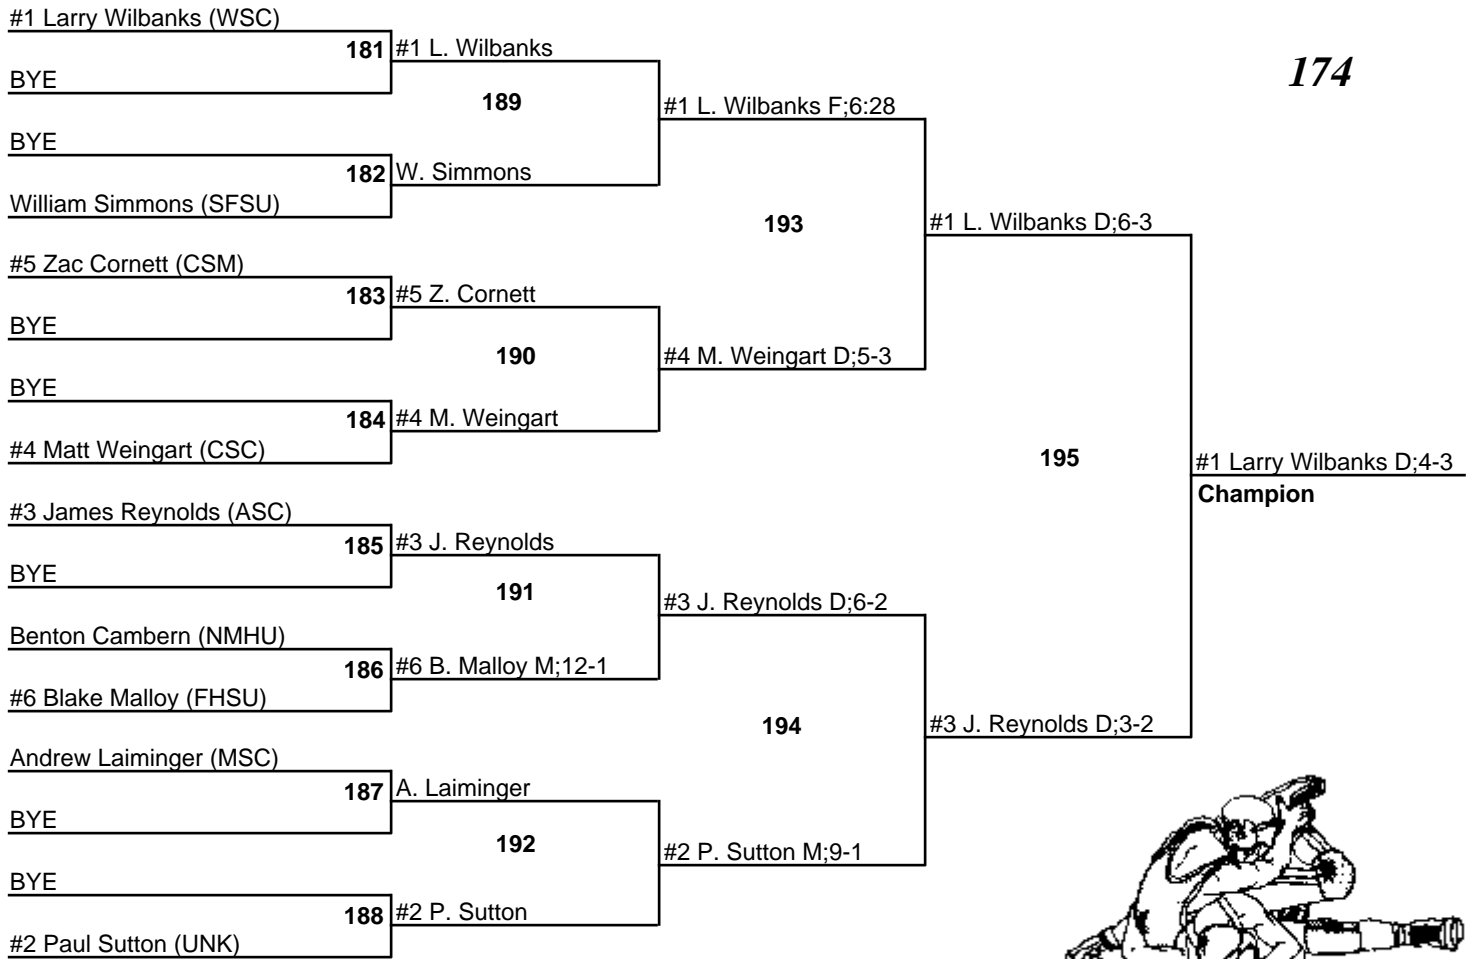

2007 NCAA Division II West Regional