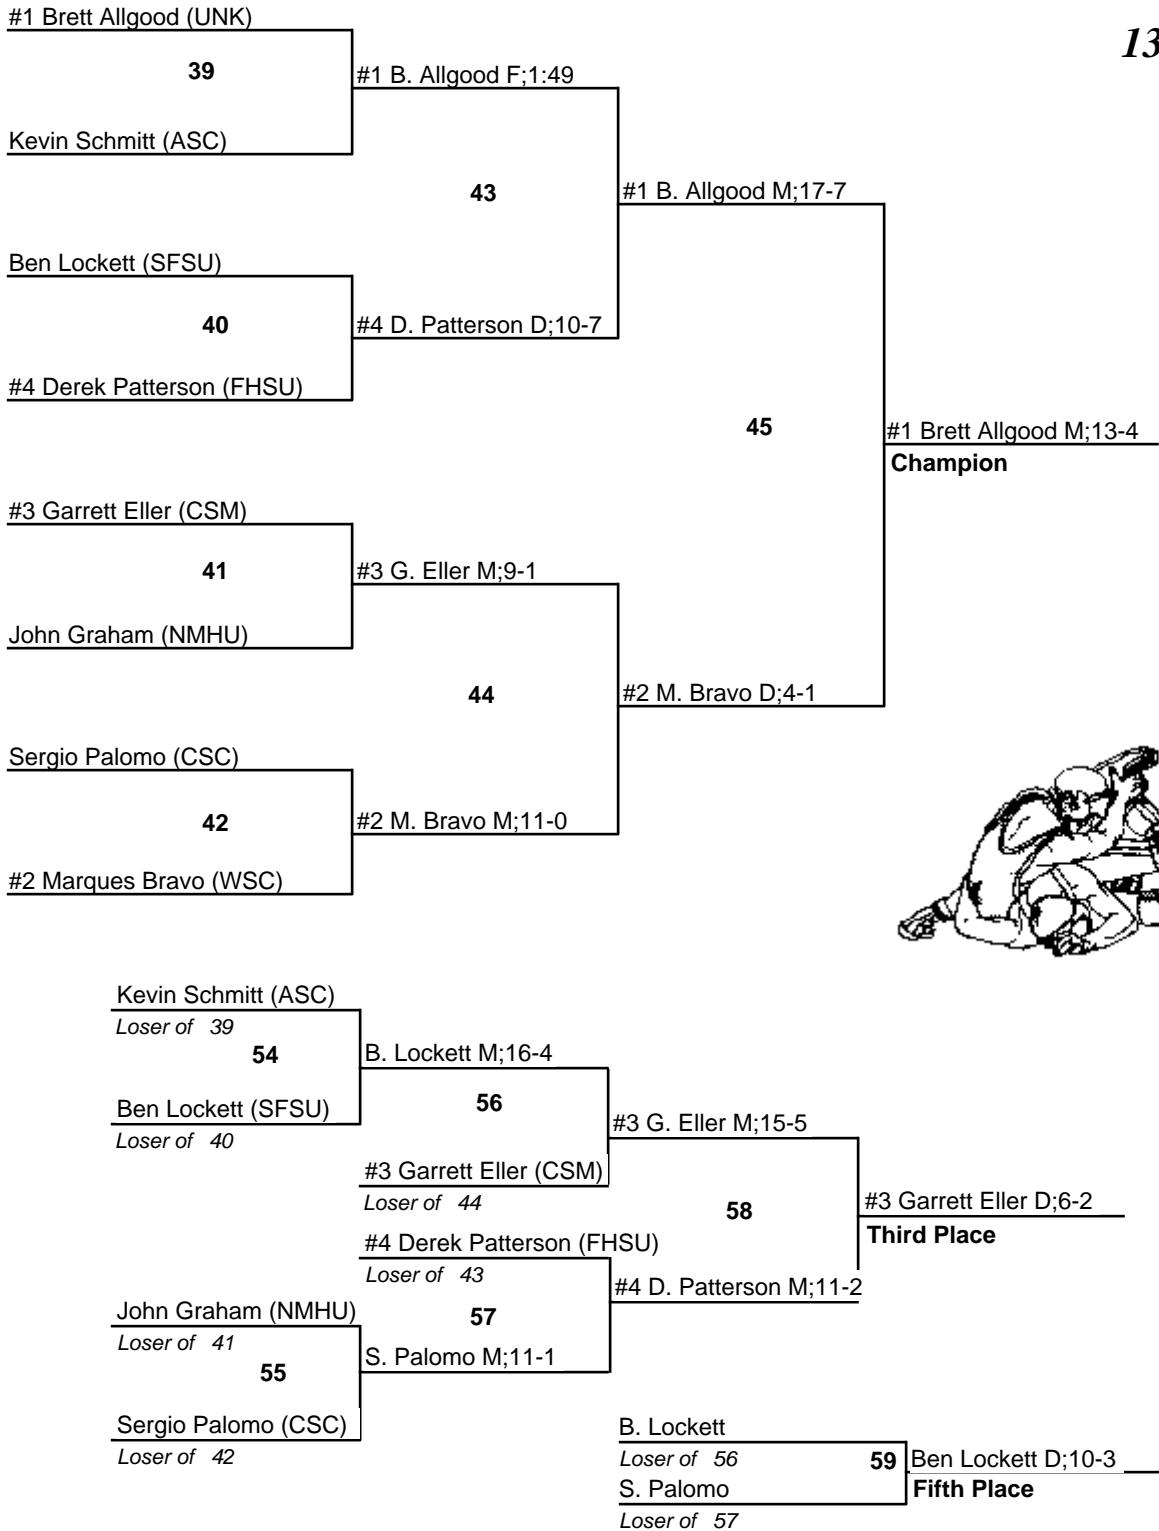

# 2007 NCAA Division II West Regional

133

# 2007 NCAA Division II West Regional