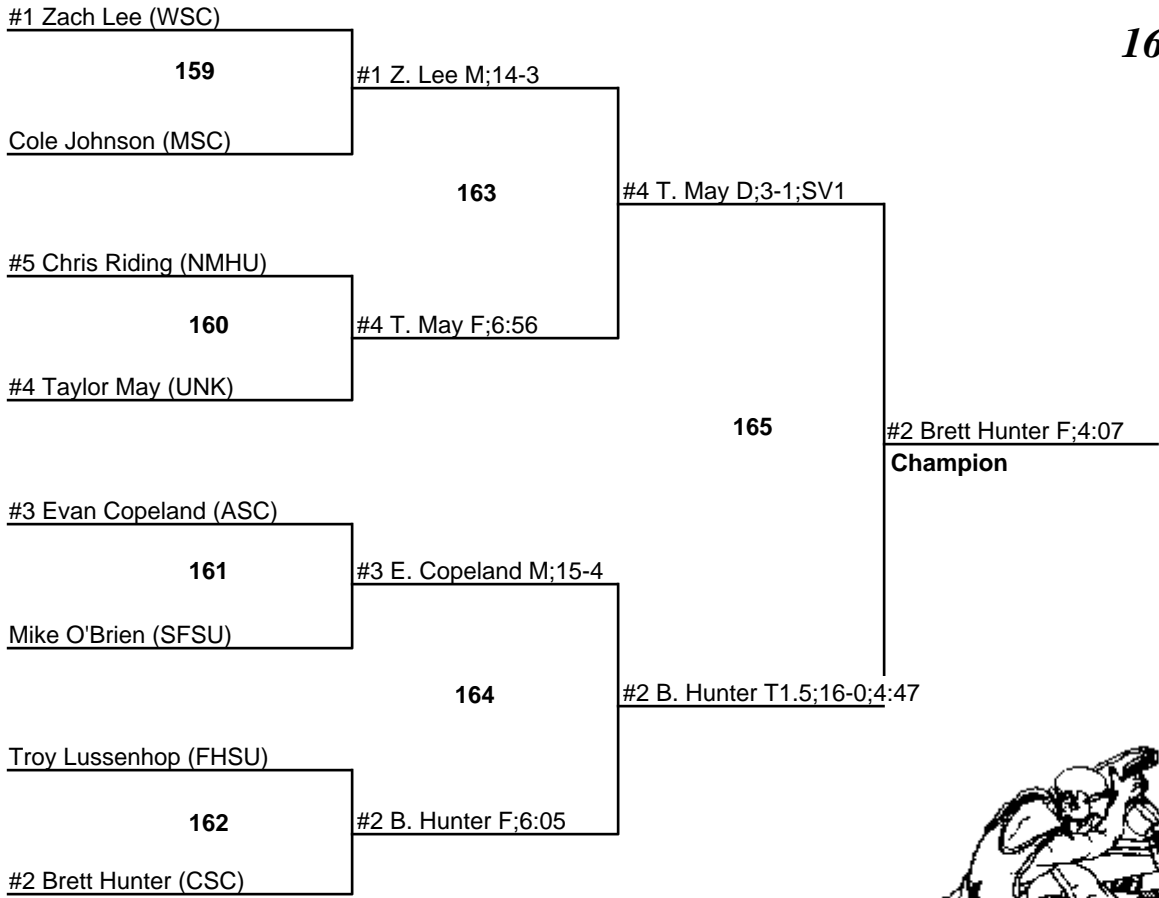

2007 NCAA Division II West Regional

165