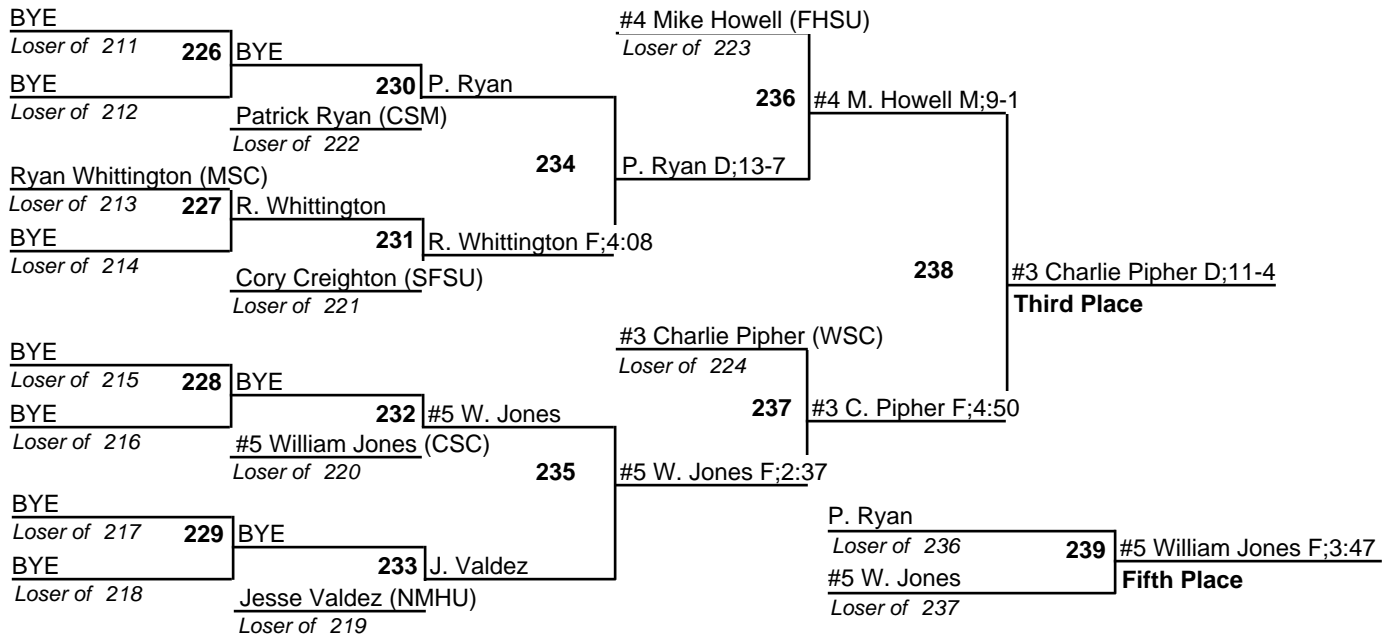

2007 NCAA Division II West Regional

184