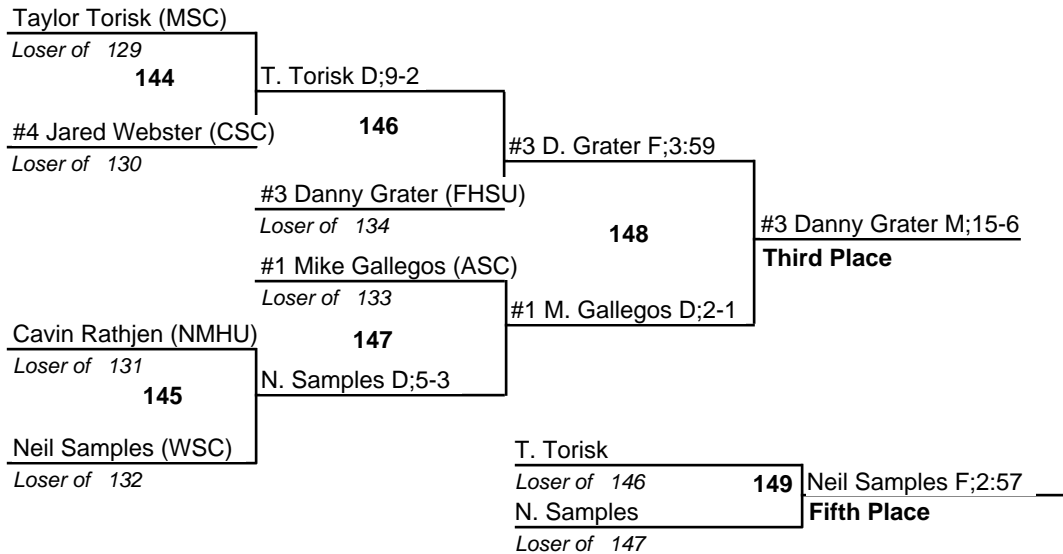

2007 NCAA Division II West Regional

157