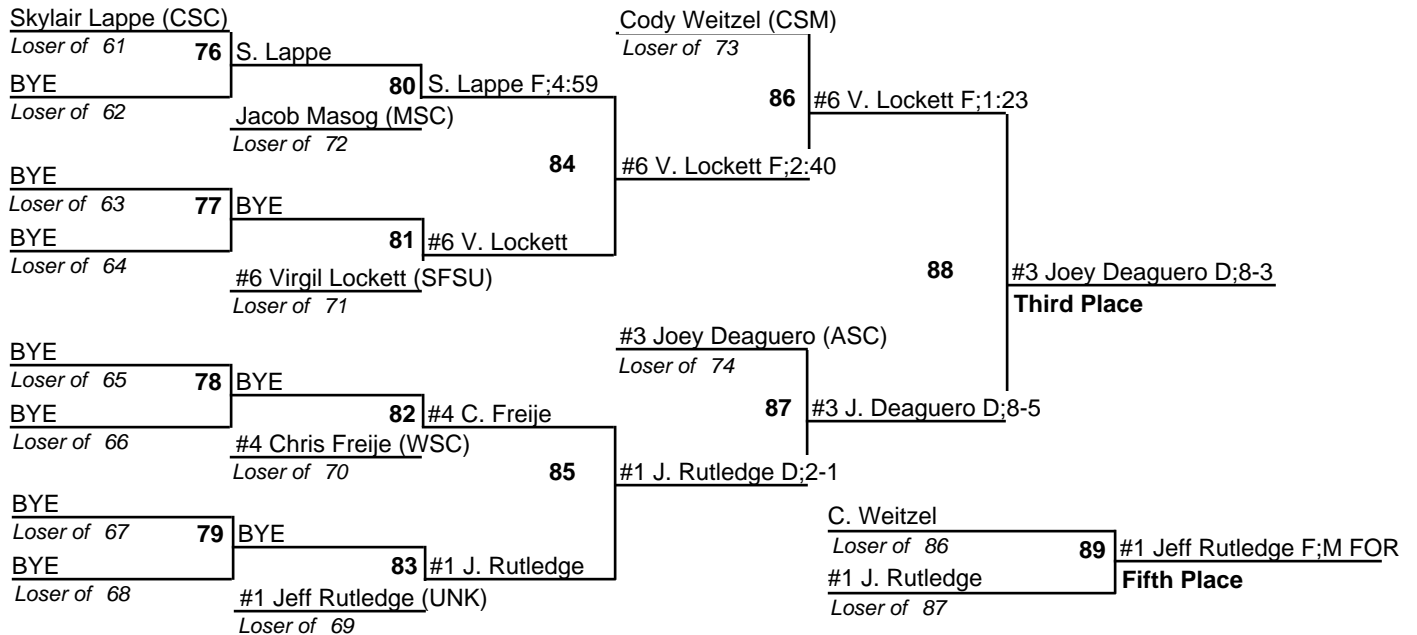

# 2007 NCAA Division II West Regional

133

# 2007 NCAA Division II West Regional