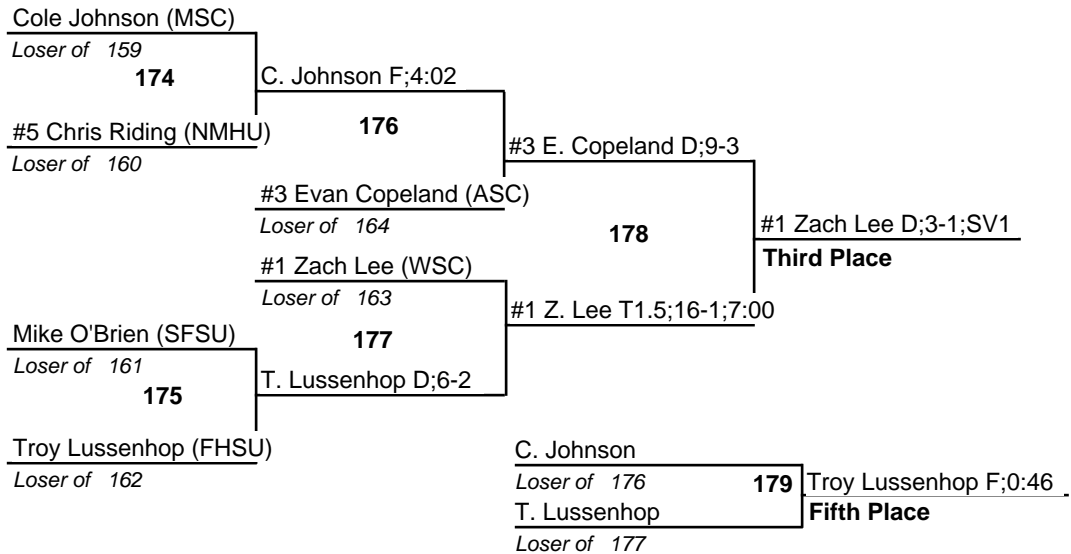

2007 NCAA Division II West Regional

165