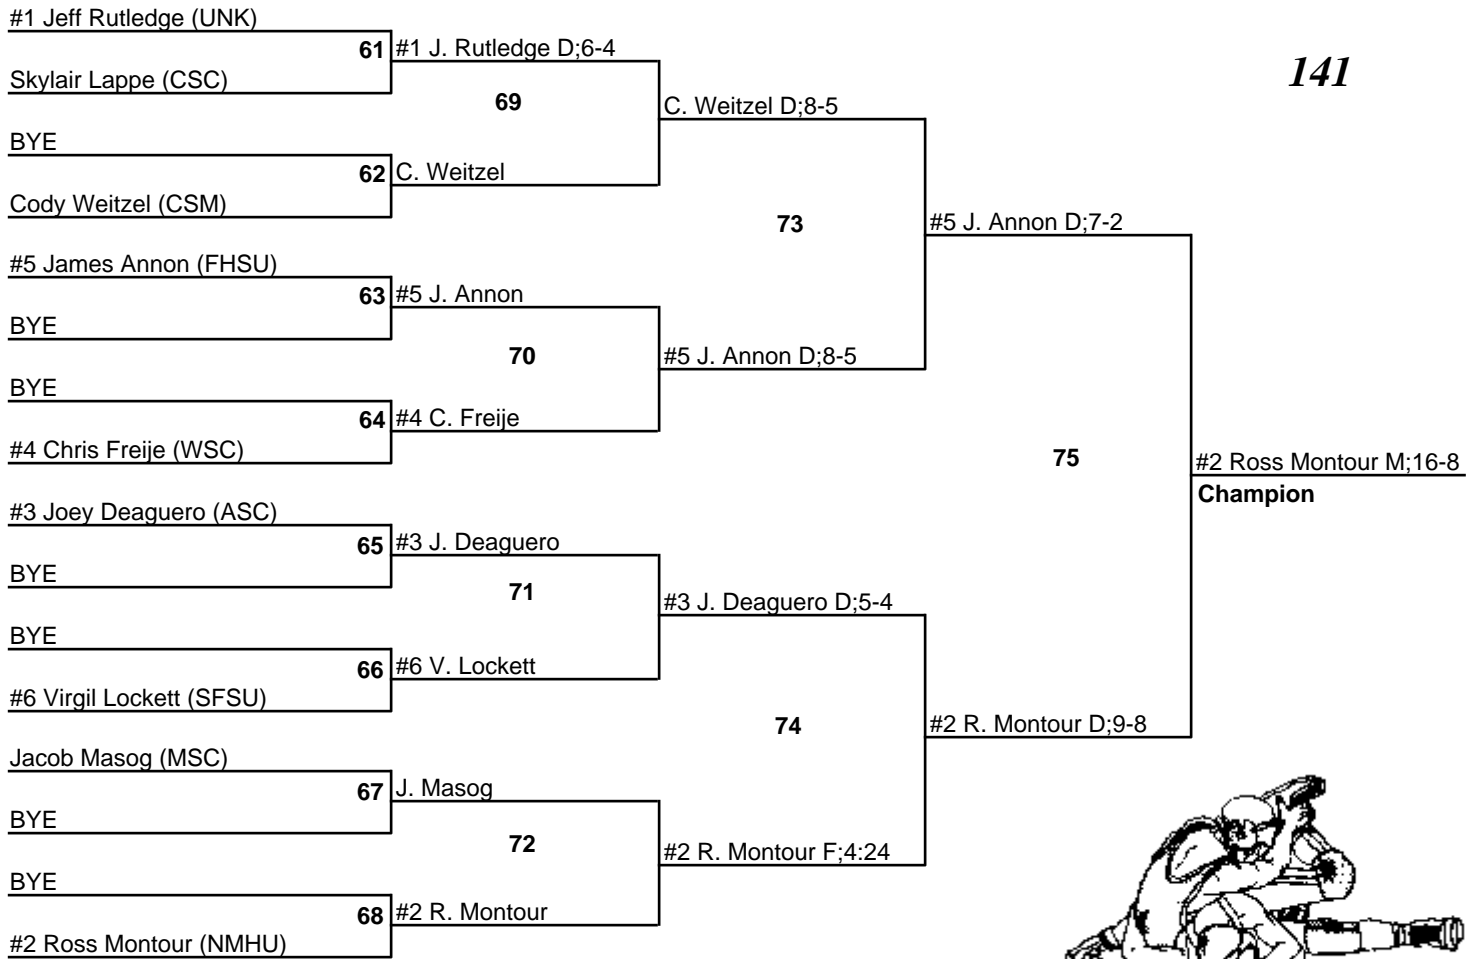

# 2007 NCAA Division II West Regional

133

# 2007 NCAA Division II West Regional