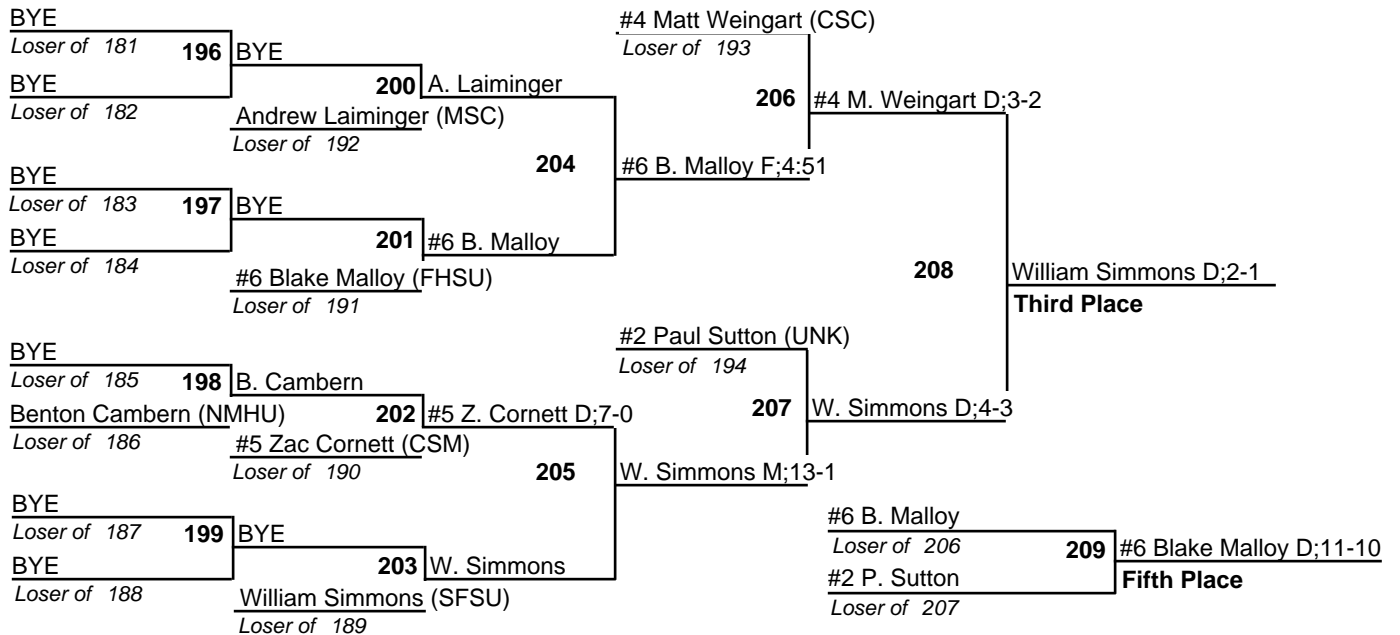

2007 NCAA Division II West Regional