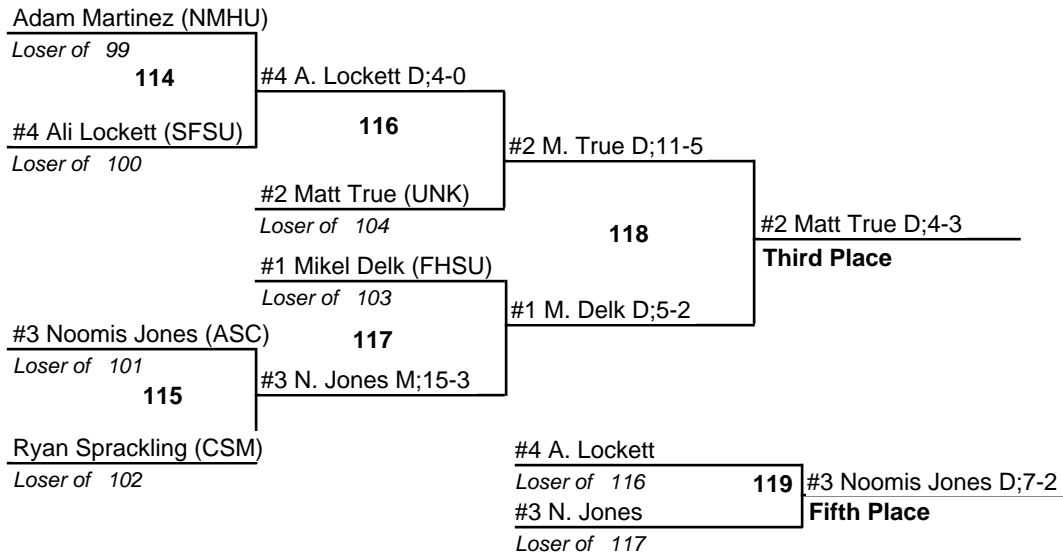

2007 NCAA Division II West Regional

149