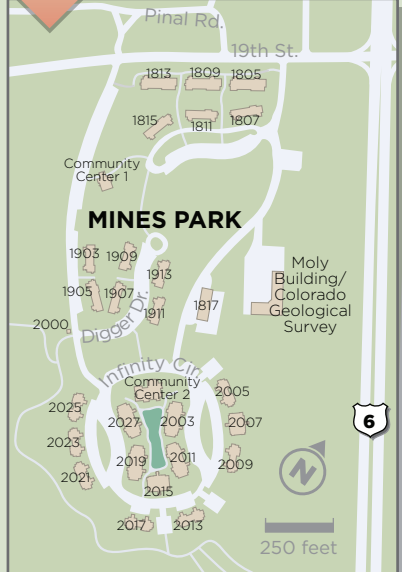

# Campus Map 2017-2018

- Information
- Emergency Phones
- Dining
- Pedestrian Plaza

**MINES PARK**  
(see inset below)

Destinations		
J6 Hill Hall (HH)	F8 Timberline 2 (8S)	F5
H7 International Programs (in Student Center)	G5 Unit Operations Lab	H7
J6 Intramural Fields (IM)	F-G-H-I4 Wellness Center, W. Lloyd Wright Student (WC)	I4
G6 Kafadar Commons	G7 Women in Science, Engineering and Mathematics (WISEM)	I6
I5 Library, Arthur Lakes (LB)	E6	
G5 Lock Shop (S3)	F5	
H6 Marquez Hall (MZ)	<b>Athletics</b>	
I5 McBride Honors (ZS)	G-H8 Harold M. & Patricia M. Korell Athletic Center	C4-5
H8 Mines Market Dining (in Elm Residence Hall)	H6 Jim Darden Baseball Field	B2
K4 Military Science (ZK)	I5 Lockridge Arena (in Student Recreation Center)	H5
F7 Moly Building (MB)	E5 Marv Kay Stadium at Harry D. Campbell Field	B-C4-5
inset Multicultural Engineering Program/MEP (ZL)	inset Softball Field	B1
E7 Music Program	F5 Steinbauer Fieldhouse (FH)	E6
H5 Outdoor Recreation (in Student Recreation Center)	K4 Stermole Soccer Stadium	B3
G7 Parking Services (in Facilities Management)	H5 Stermole Track & Field Complex and Crouch Field	C2-3
E4 Periodic Table Food Court (in Student Center)	E5 Events Complex	E6
F8-9 Pines-Physics (6S)	G5 Volk Gymnasium (GY)	
F9 President's Residence (ZI)	F5	
E5 Public Safety/Police (ZJ)	I6	
E5 Robotics Maker Space	<b>Residence Life</b>	
E5 Starzer Welcome Center - Campus Tours and	K3 Aspen Hall (Z2)	I4
D-E4 Information (WA)	J7 Bradford Hall (BR)	F5
E5 Stratton Hall (SH)/Stratton Commons	J6 Elm Residence Hall and Mines Market Dining (EL)	I5
G8 Student Activities Office (in Student Center)	J6 Maple Hall (MP)	I6
E5 Student Center, Ben H. Parker (SC)	F7 Mines Park	inset
E5 Student Recreation Center (RC)	G5 Morgan Hall (MO)	F5
F6 TEAM-UP (ZH)	G5 Randall Hall (RA)	G5
F6 Timberline 1 (7S)	H5 Thomas Hall (TH)	F5
	I6 Weaver Towers (WT)	I-J5
	F5	