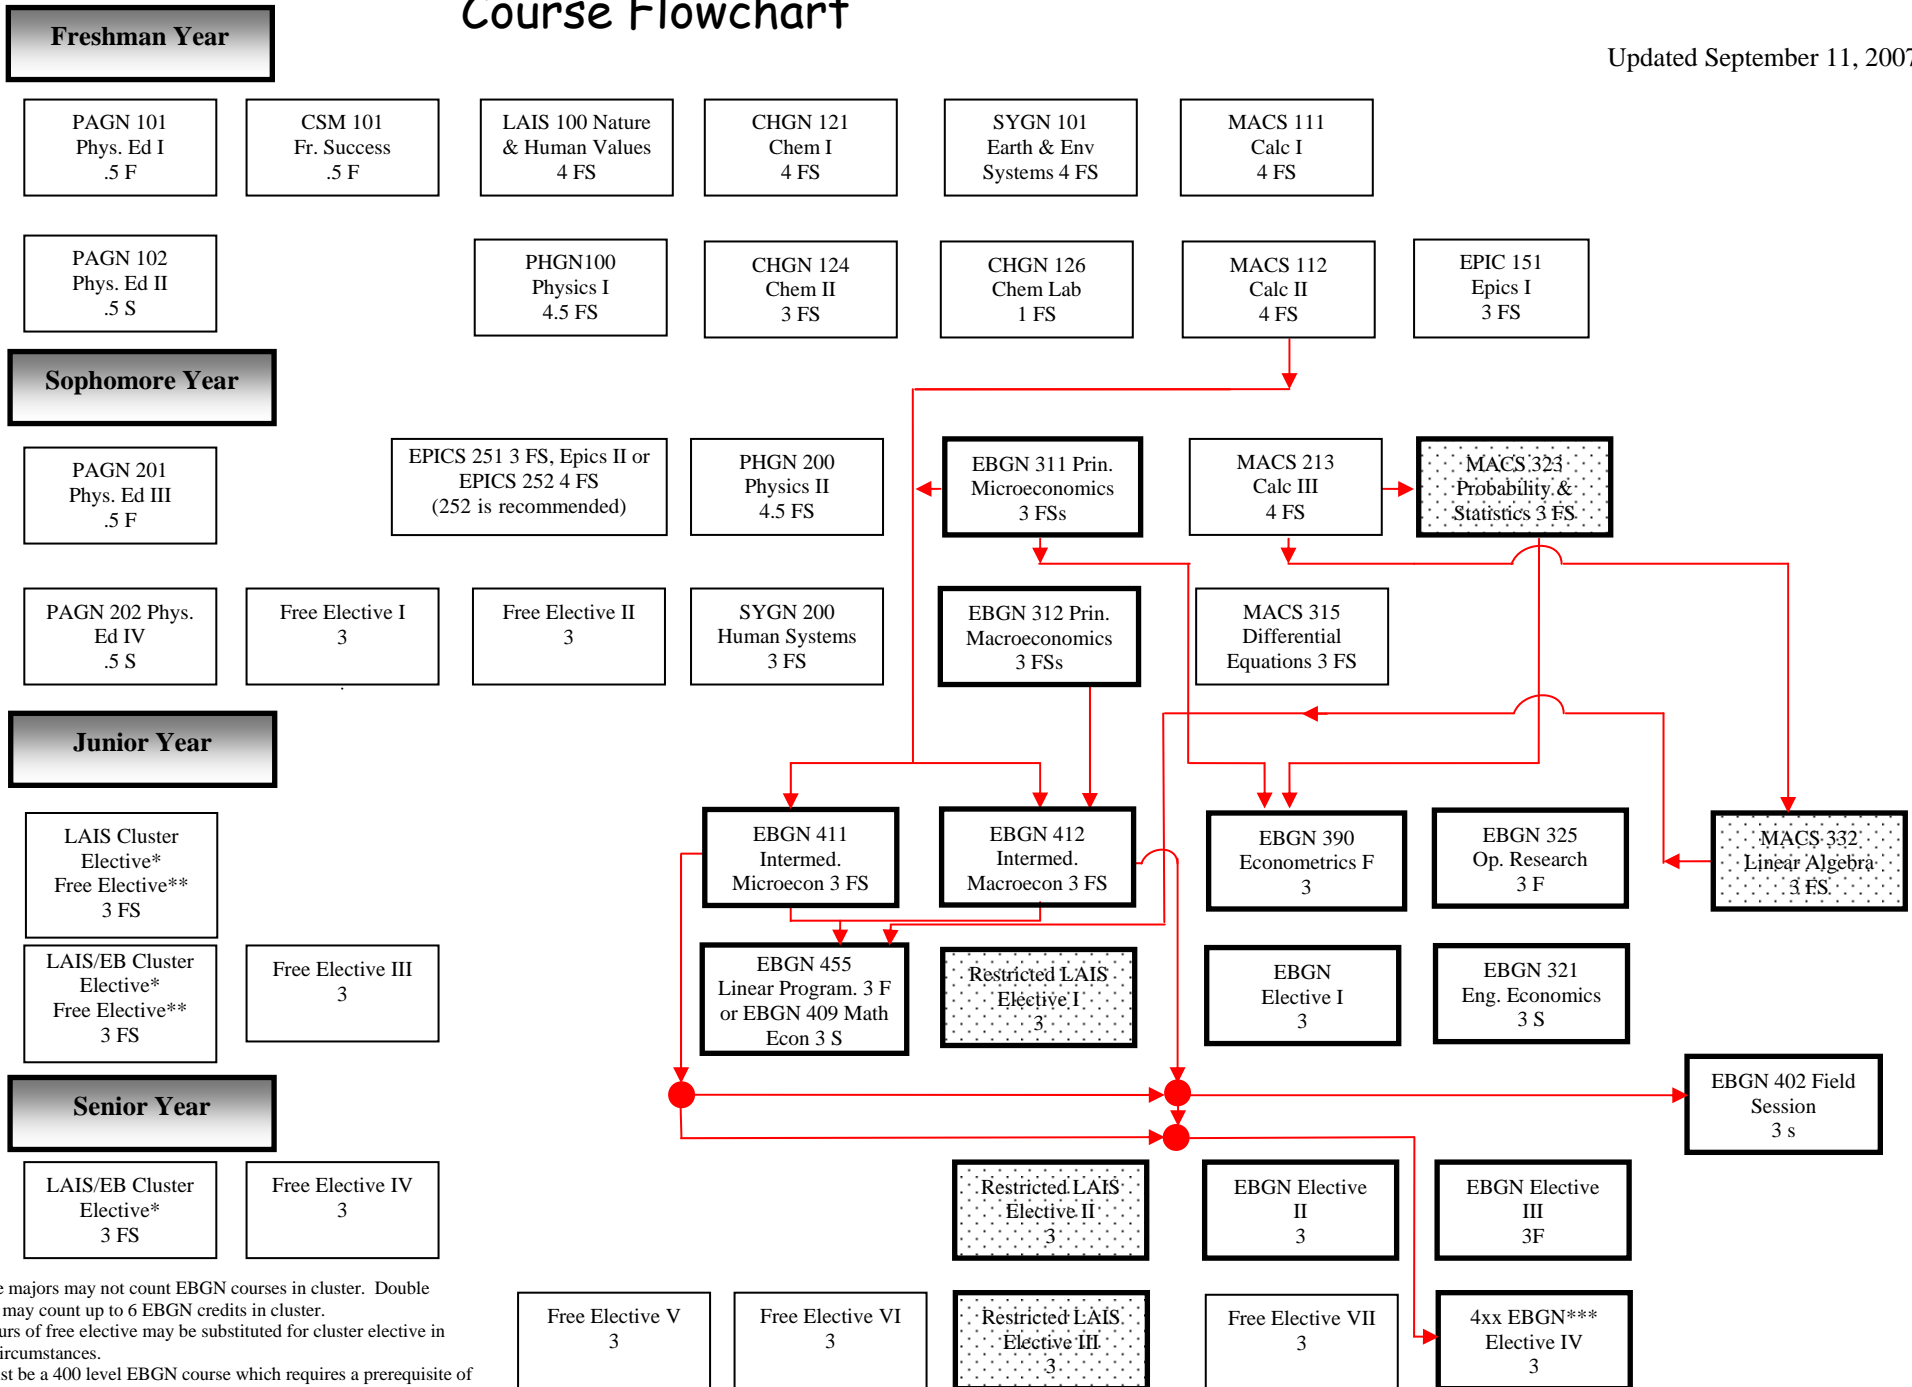

Division of Economics & Business

Course Flowchart

Updated September 11, 2007

*Single majors may not count EBGN courses in cluster. Double majors may count up to 6 EBGN credits in cluster.
 **6 hours of free elective may be substituted for cluster elective in some circumstances.
 ***Must be a 400 level EBGN course which requires a prerequisite of EBGN411 or EBGN412.