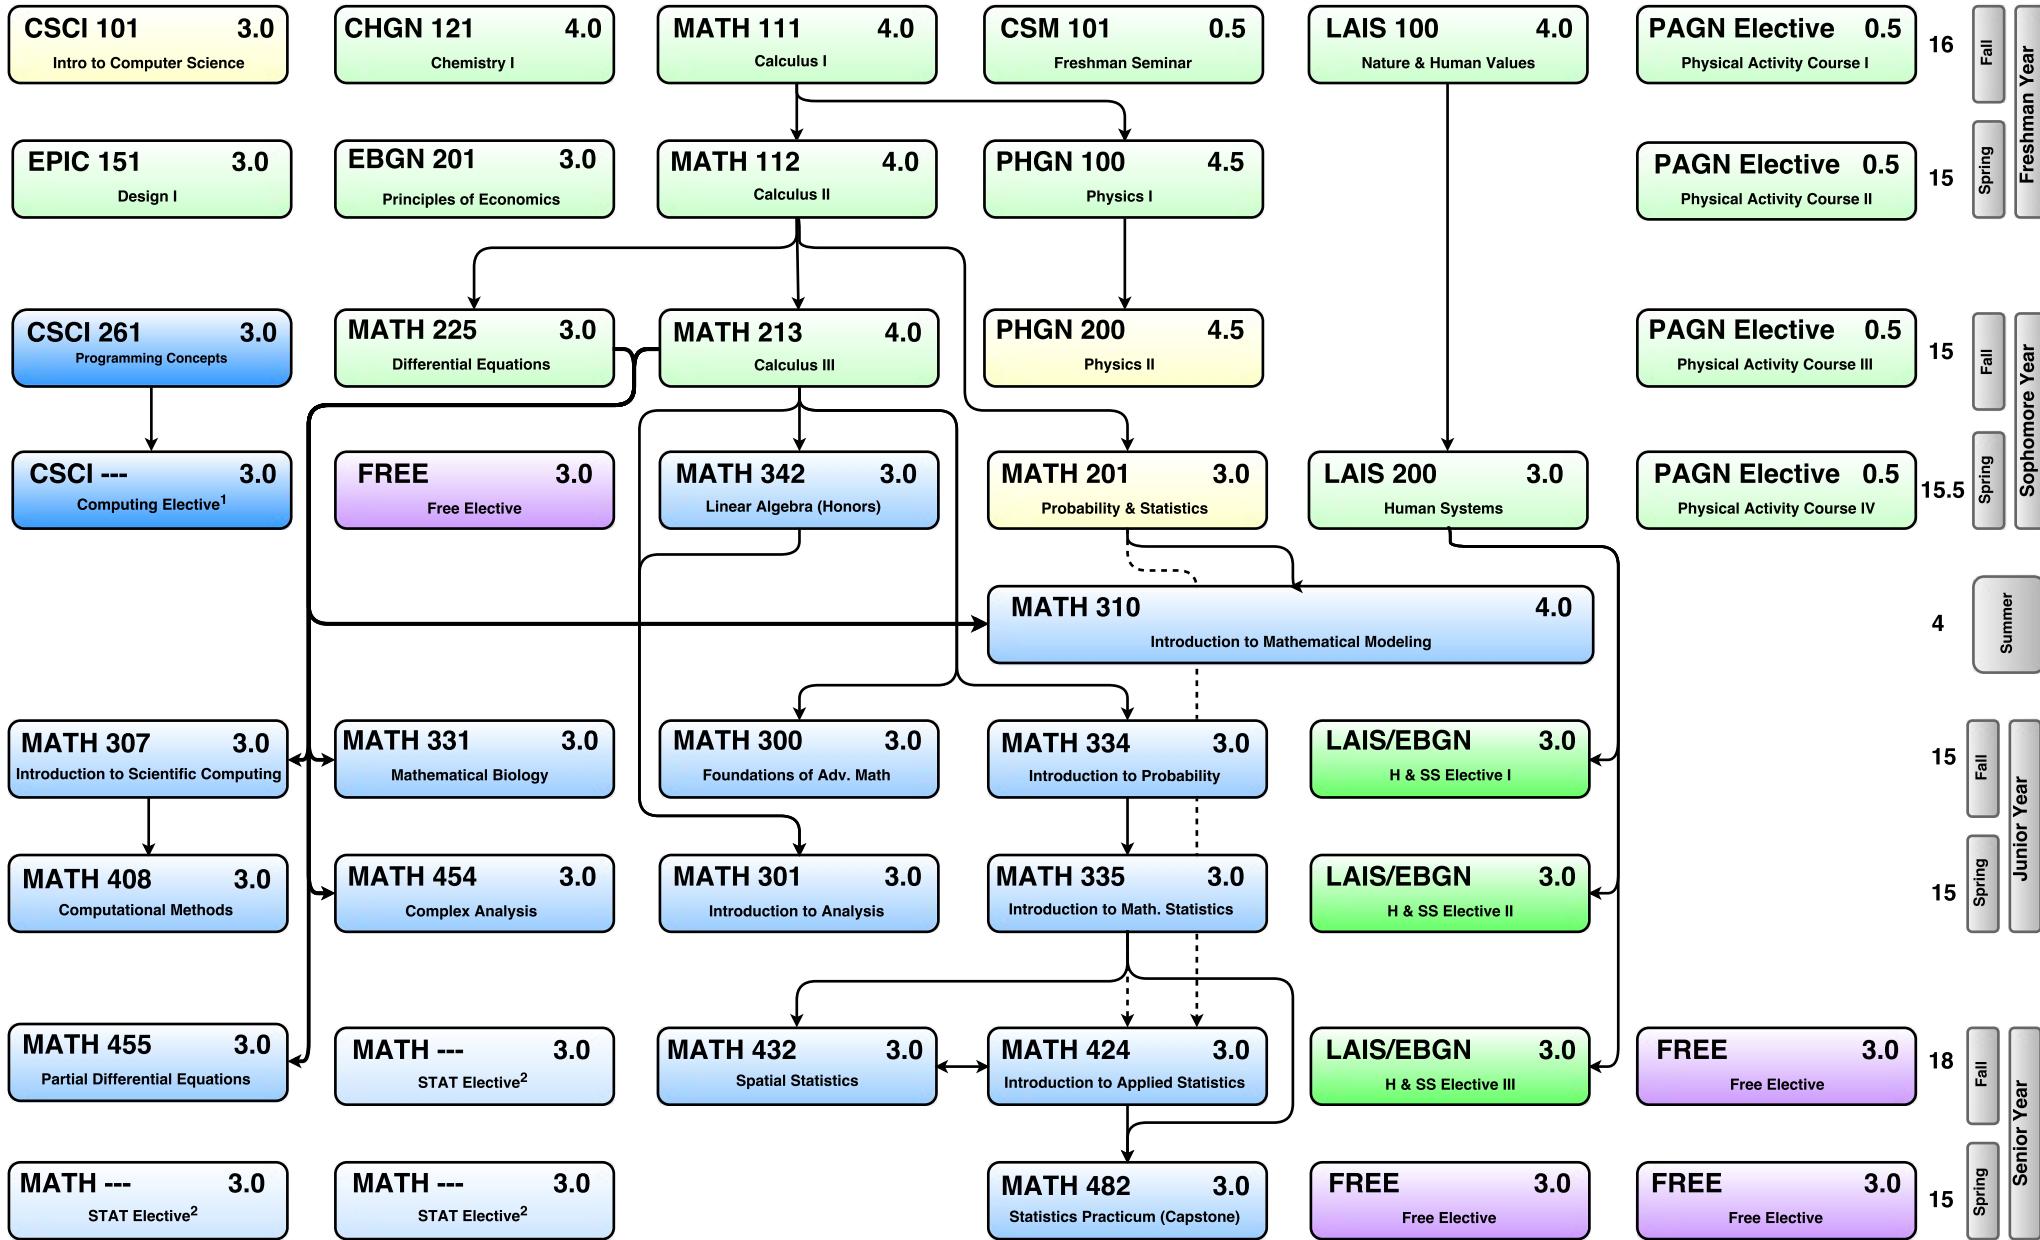

Bachelor of Science in Applied Mathematics & Statistics

2016 - 2017 Bulletin

Core
 Science Electives
 Major Courses
 Free Electives

STAT

128.5 hrs

¹ Computing elective may be satisfied by CSCI-262 or any other approved computationally intensive course.

² STAT electives include: Advanced Statistical Modeling, Multivariate Analysis, Stochastic Models, Survival Analysis, Database Management and other appropriate courses with departmental approval.

Note: All courses may not fall during the semester indicated.