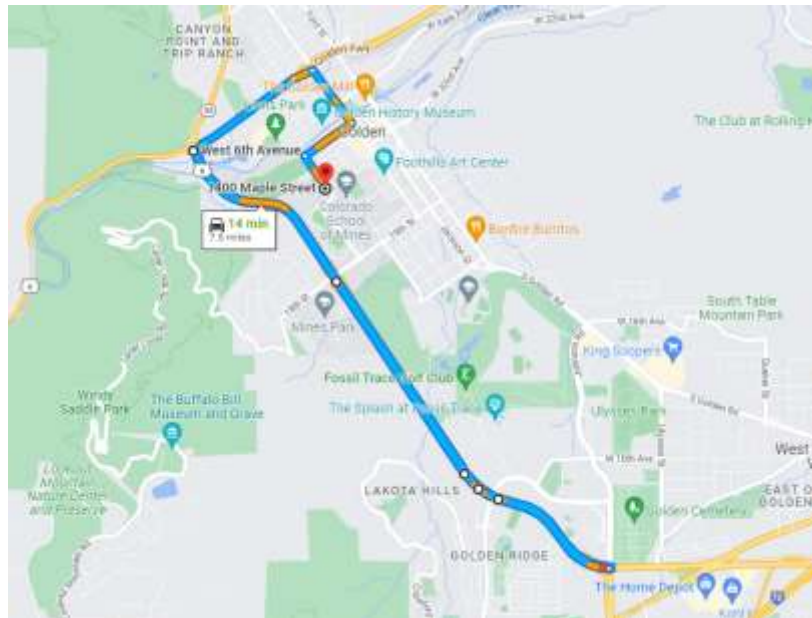

# Please avoid traveling on 19<sup>th</sup> Street

Park in the McNeil Hall Parking Garage at 1400 Maple Street

## Google Maps Link

<https://goo.gl/maps/AVq6qQRCK82JgQAY6>

### W 6th Ave

Golden, CO 80403

- > Take US-6 E/W 6th Ave to Washington Ave. Take the Washington Ave exit from CO-58 E

10 min (6.7 mi)

- > Continue on Washington Ave to your destination

4 min (0.8 mi)

### 1400 Maple St

Golden, CO 80401