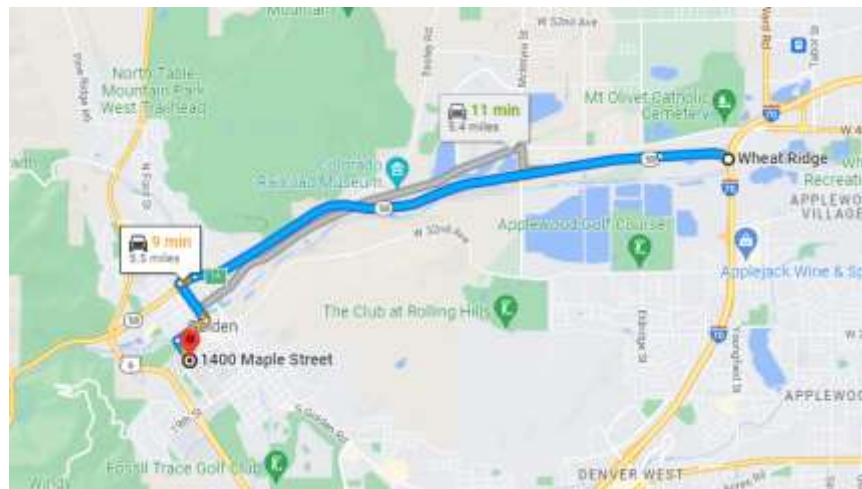

# Please avoid traveling on 19<sup>th</sup> Street

Park in the McNeil Hall Parking Garage at 1400 Maple Street

## Google Maps Link

<https://goo.gl/maps/pF2w2L4pxoAyXRNi6>

### Wheat Ridge

Colorado

- ↑ Head northwest  
0.6 mi
- ↗ Continue onto CO-58 W  
3.9 mi
- ↘ Take exit 1A for Washington Ave  
0.1 mi
- ← Turn left onto Washington Ave  
0.4 mi
- ↘ Turn right onto 11th St  
0.3 mi
- ← 11th St turns left and becomes Maple St  
0.2 mi
- ↘ Turn right  
Destination will be on the right  
46 ft

1400 Maple St  
Golden, CO 80401