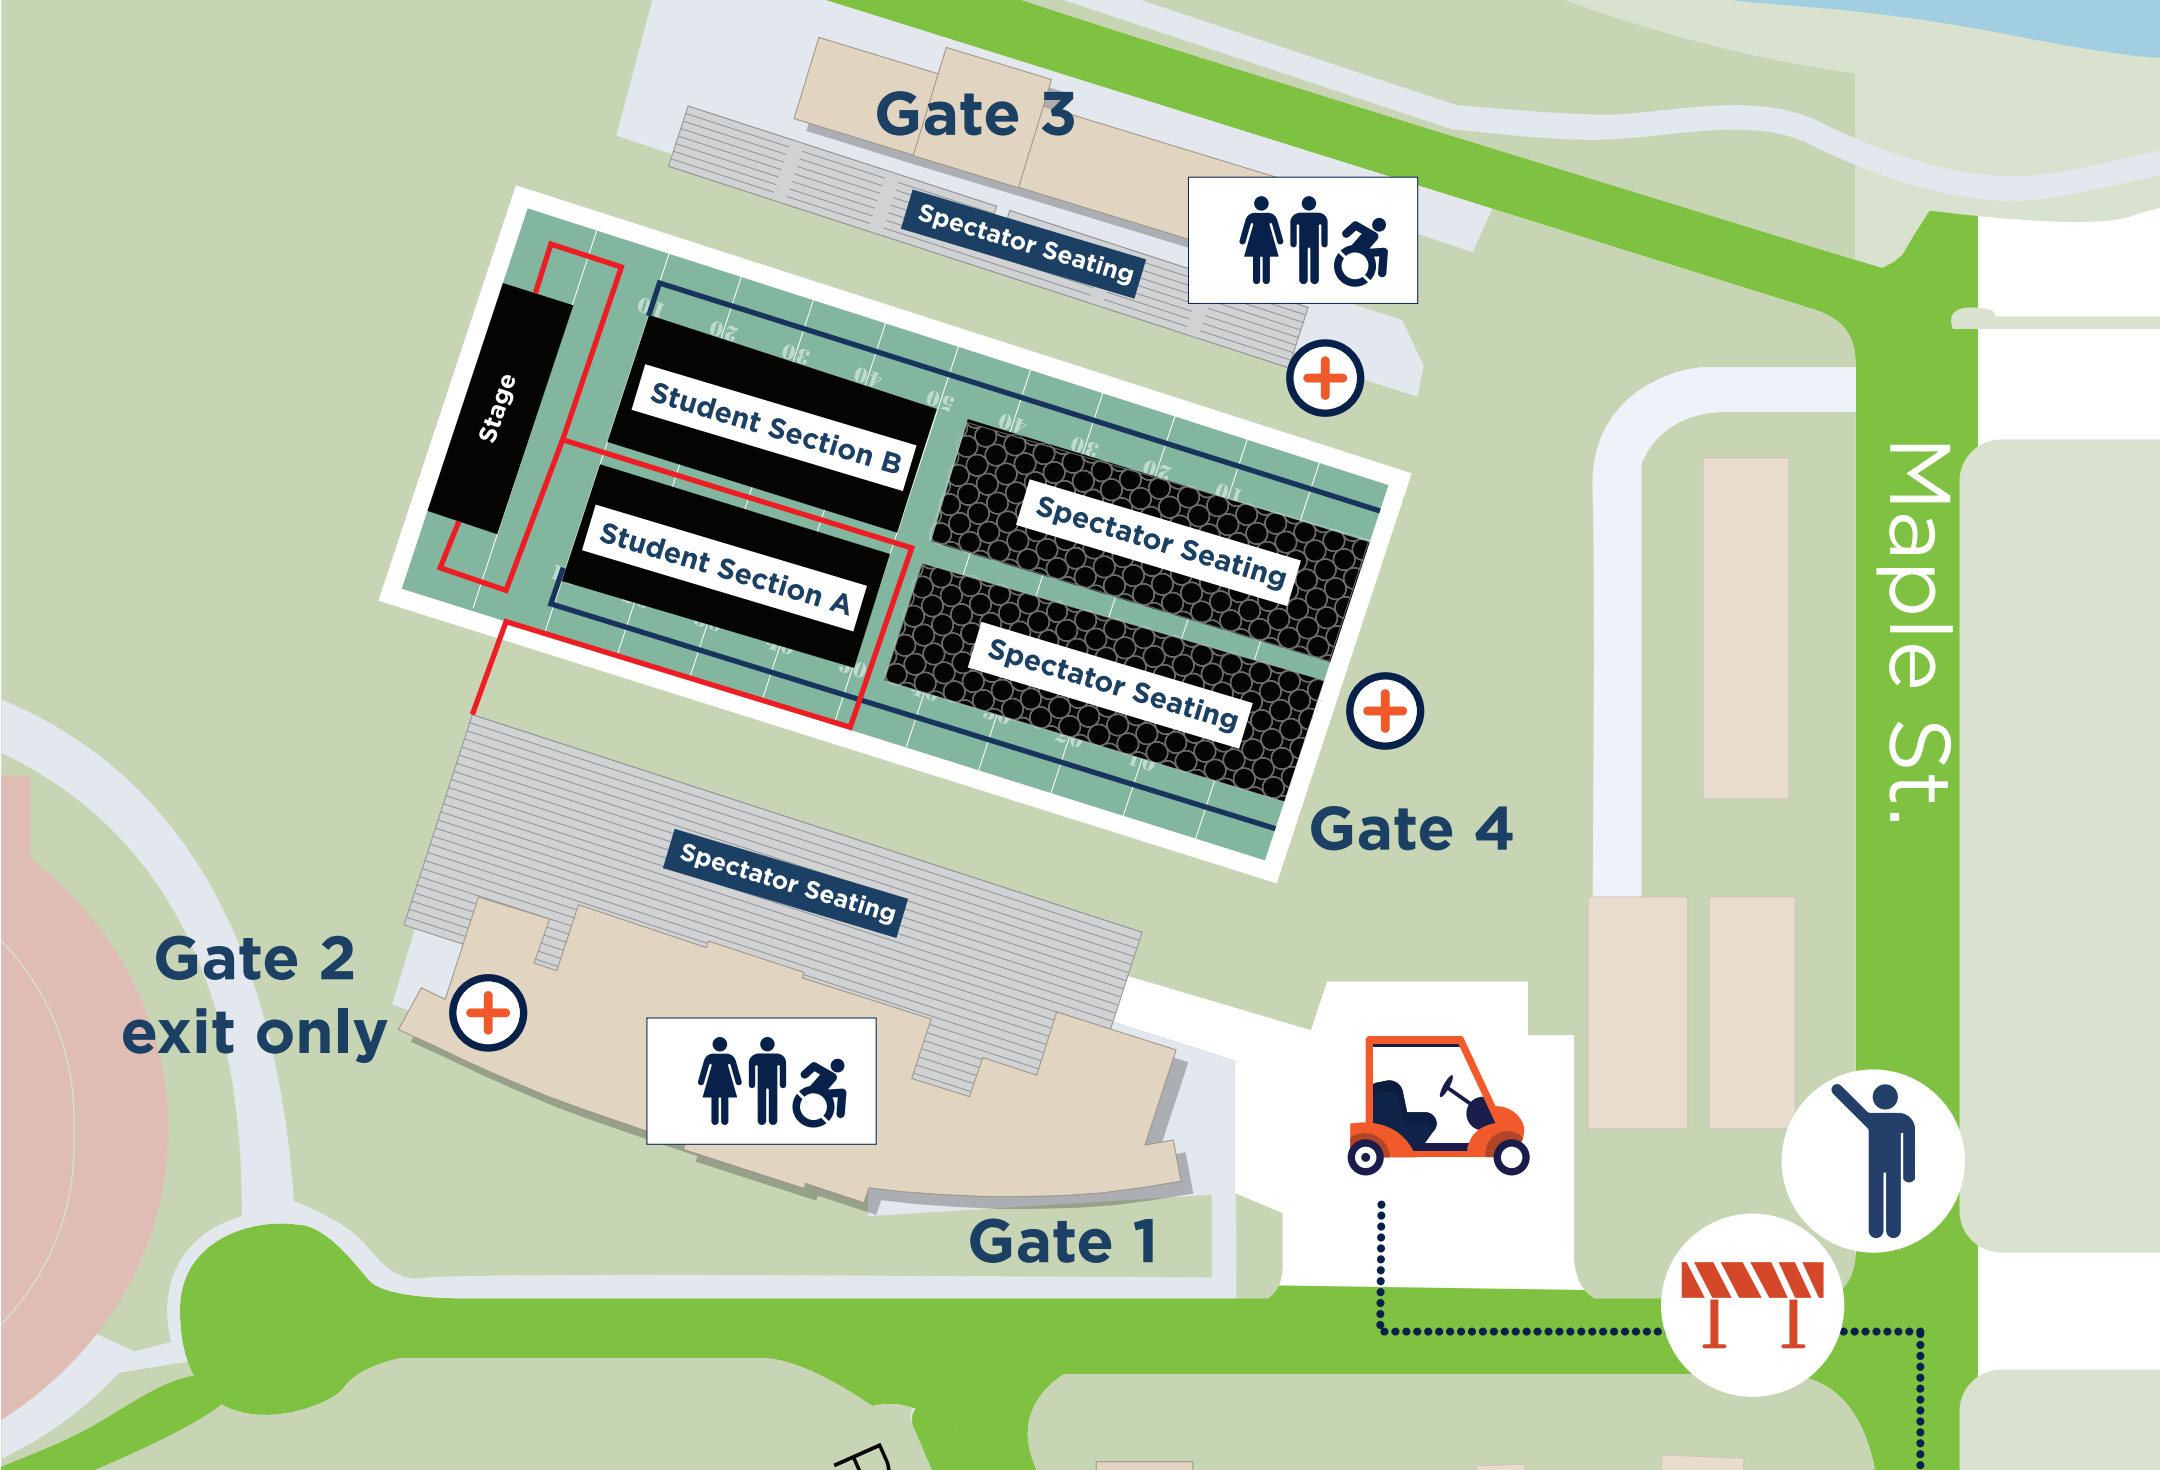

Commencement Map 2020-21

Commencement Map 2020-21

Gate 3

Spectator Seating

Stage

Student Section B

Student Section A

Spectator Seating

Spectator Seating

Gate 4

Spectator Seating

Gate 2
exit only

Gate 1

Maple St.