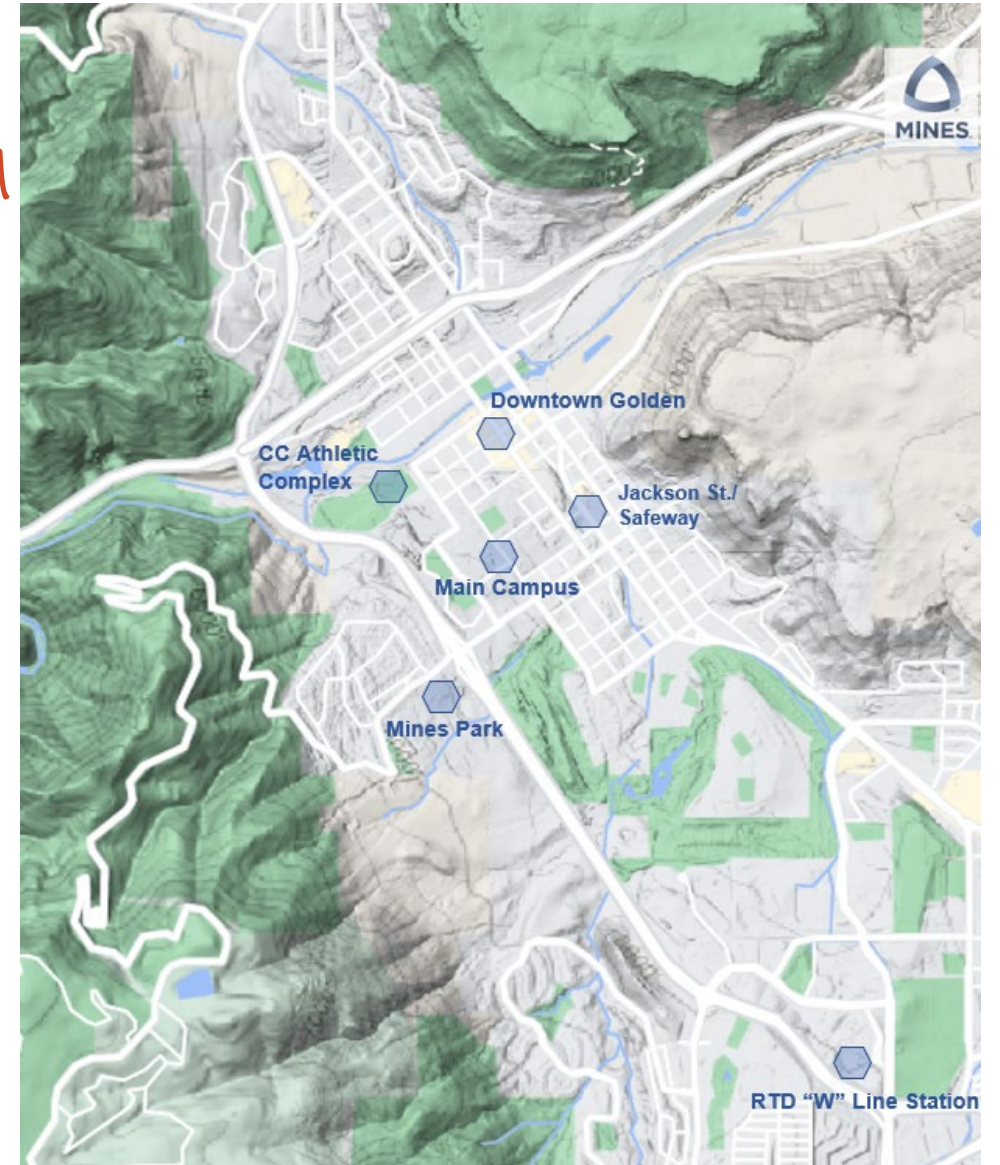

MINES Operations

MINES Campus Shuttle System

MINES Campus Connections

And community

In planning stages for a successor shuttle service to the MINES Rover

- Important intra-campus connections
- Connections to RTD “W” Line and Downtown Golden