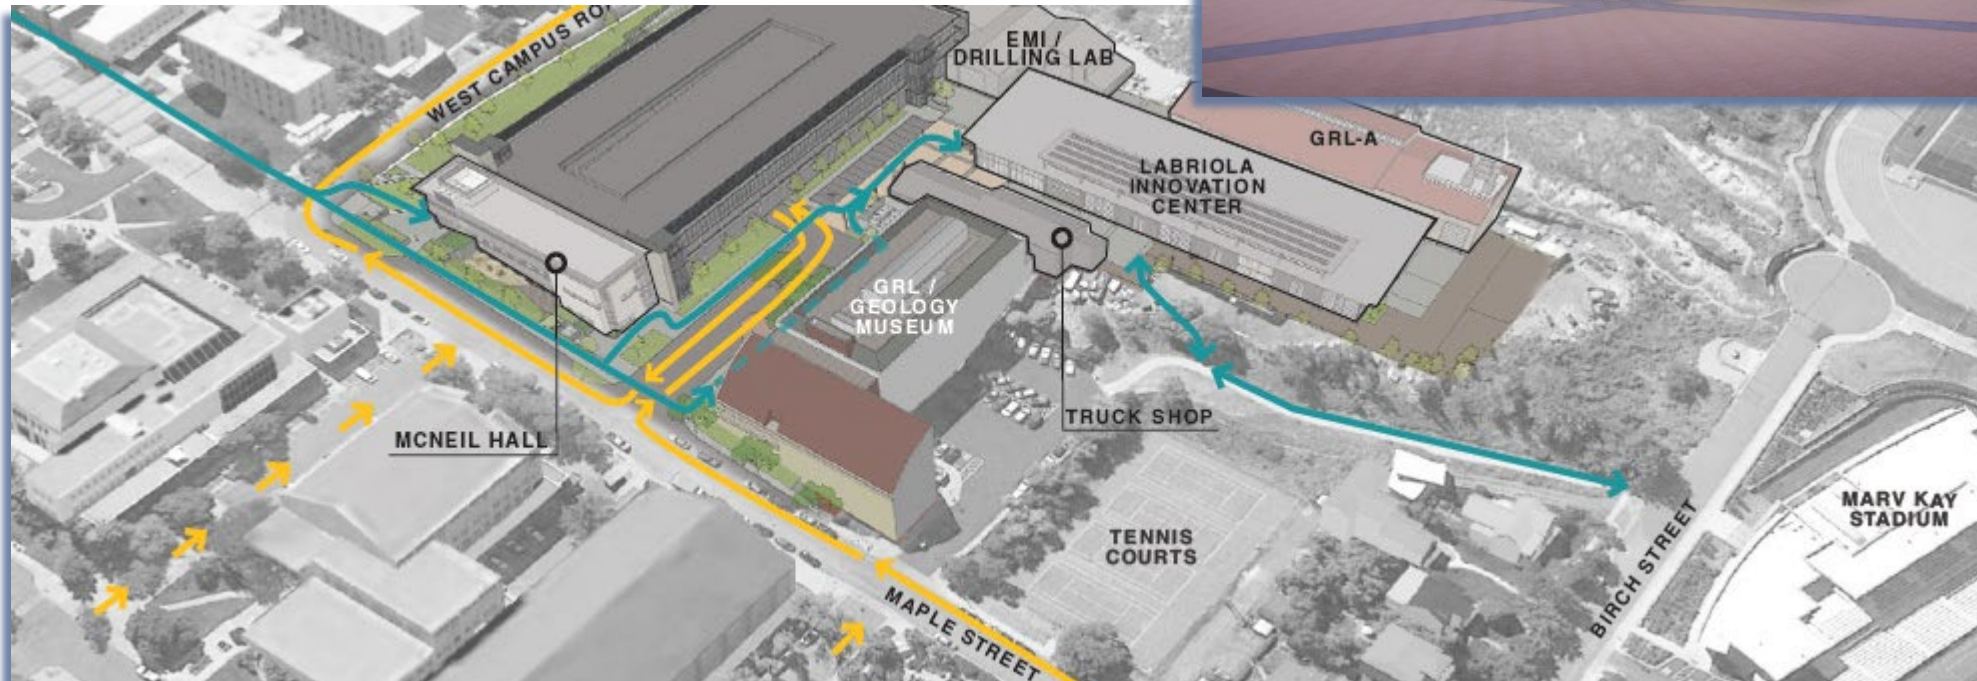

Parking Garage II (+ Classrooms)

Active Project Update

Beck Venture Center

- Schedule
 - Earth work begins March 2022
 - **Groundbreaking on April 21st**
 - Completion August 2023
- Details
 - Café space (17th & Washington)
 - 3 stories; approx. 30,000 SF

Labriola Innovation Center (LIC)

- Cross-disciplinary, collaborative environment for innovation
- Showcase for innovative culture at MINES
- June 2023 completion – soil challenges

Other Capital Projects

MINES Other Capital Projects

Project	Status
<p>Sub-Surface/Frontiers/USGS Research Building 18th & Cheyenne</p> <p>U.S. Geological Survey / Mines Partnership (a.k.a.– EMRF/ MERB)</p>	<ul style="list-style-type: none"> ▪ Currently working with USGS on programming needs for the building ▪ Construction Schedule TBD
<p>Parking Structure II + Classroom Wrap 18th & Washington</p>	<ul style="list-style-type: none"> ▪ Currently working on programming & design ▪ Classroom wrap on NW corner fronting 17th & Arapahoe
<p>MINES Park Village 19th Street & Tangent</p>	<ul style="list-style-type: none"> ▪ Early Childhood Education Center moving forward ▪ Mines Park Housing ASSESSING REDESIGN OPTIONS
<p>New Residence Hall</p>	<ul style="list-style-type: none"> ▪ Early conceptual planning underway ▪ Location TBD

MINES Operations

MINES Campus Shuttle System

MINES Campus Connections

And community

In planning stages for a successor shuttle service to the MINES Rover

- Important intra-campus connections
- Connections to RTD “W” Line and Downtown Golden