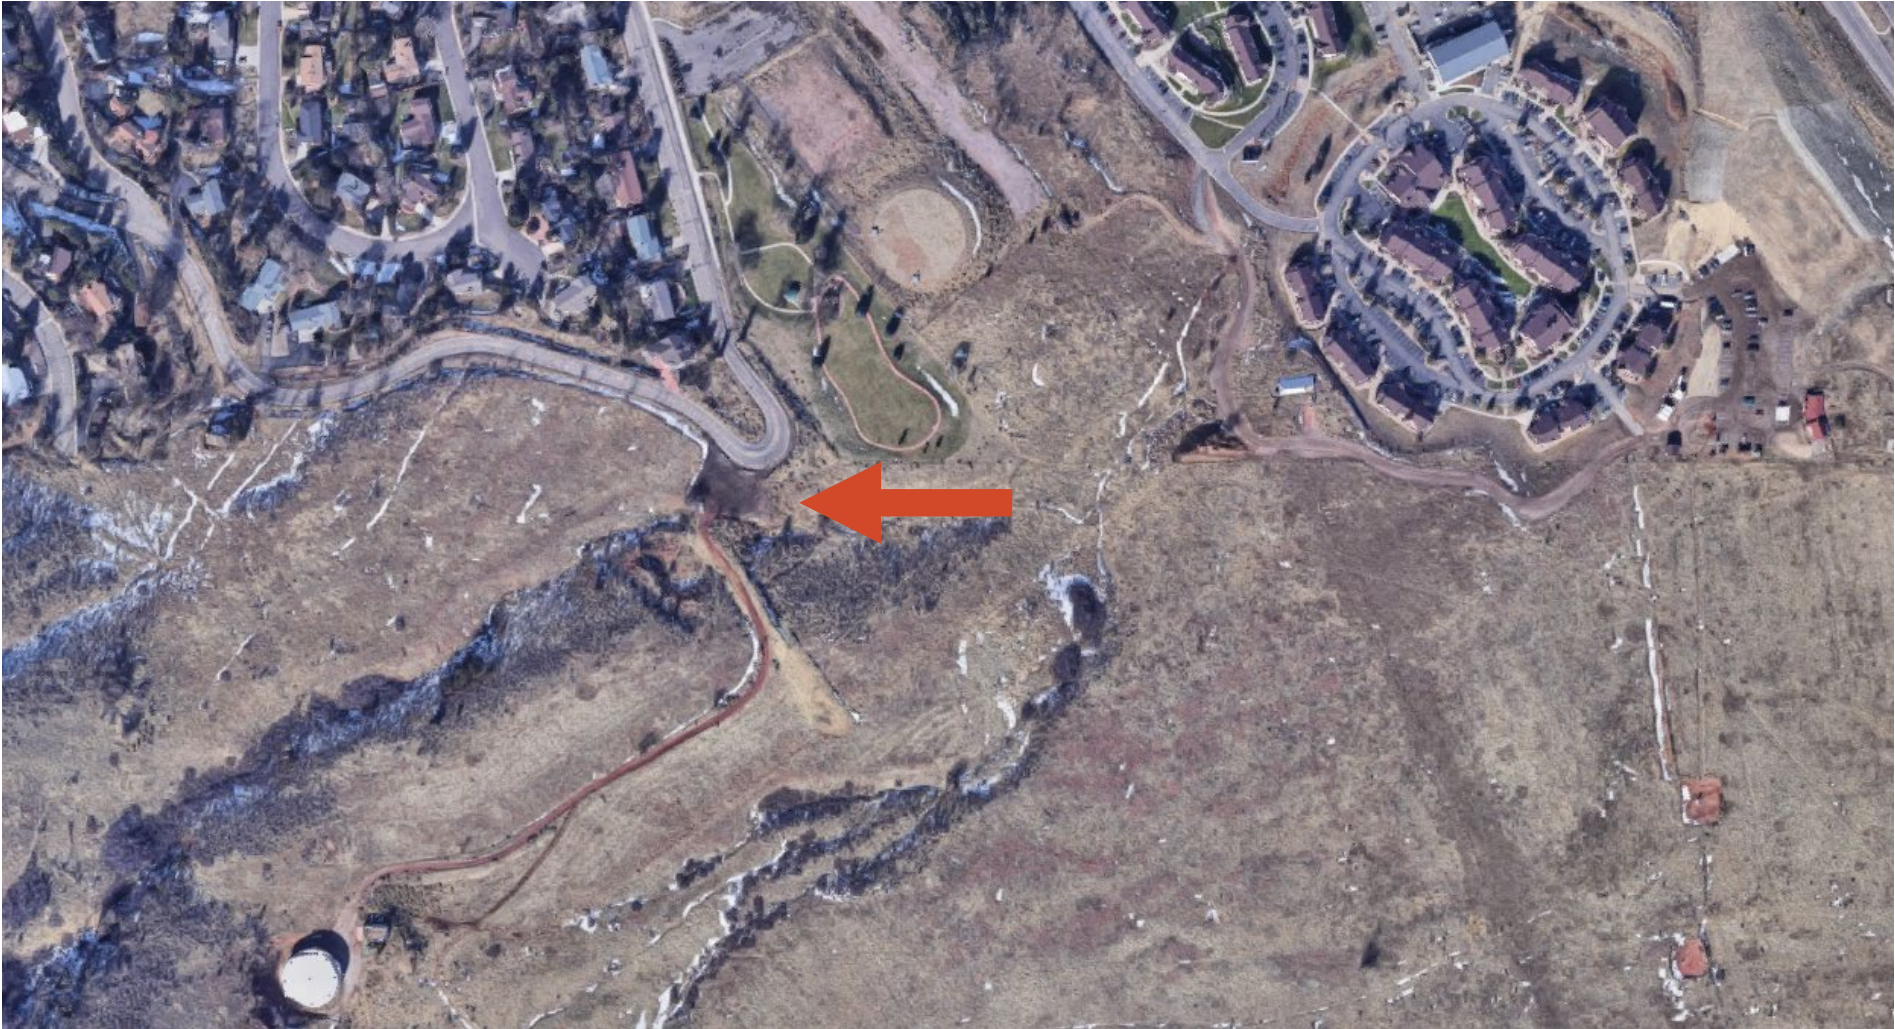

MINES Operations